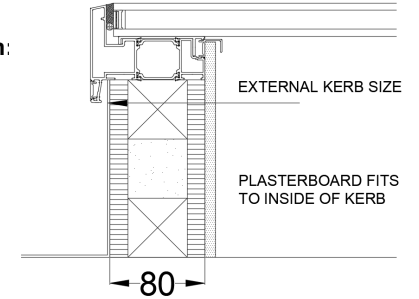

## FIXED FLAT ROOFLIGHT FORM

**QUOTE    ORDER    Please Tick**

Dimensions shown are all: External

Kerb Width:

**Atlas Kerb Width:**

**80mm excluding  
plasterboard**

Note: Dimensions of depth is taken as the external slope of the kerb

Remarks:

**Profile Colour**

**DEPTH    WIDTH**

**External**

**Internal**

**External Kerb size**

**depth is external sloping side**

Stock White

Stock White

Stock Grey 7016m

Stock Grey 7016m

Stock Black 9005m

Stock Black 9005m

**Double Glazed - 6/16/6 (28mm units)**

Standard clear tough/Low e (U value 1.0W/m2K)

Easy clean neutral solar/Low e (U value 1.0W/m2K)