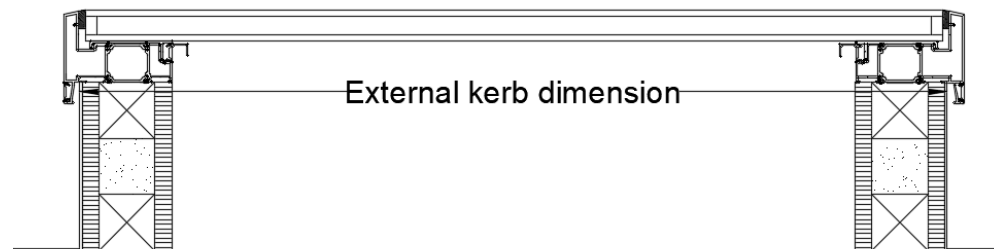

Remarks:

**Profile Colour**

**DEPTH    WIDTH**

**External**

**Internal**

**External Kerb size**

**depth is external sloping side**

Stock White

Stock White

Stock Grey 7016m

Stock Grey 7016m

Stock Black 9005m

Stock Black 9005m

**Double Glazed - 6/16/6 (28mm units)**

Standard clear tough/Low e (U value 1.0W/m2K)

Easy clean neutral solar/Low e (U value 1.0W/m2K)

Easy clean blue solar/Low e (U value 1.0W/m2K)

**Spacer Bar**

Black warm edge spacer bar as standard

**Customers Details**

**Company Details:**

**Customer Ref:**

**Quote No:**

**Delivery Address:**

SIDE ELEVATION (WIDTH)

FRONT ELEVATION (DEPTH)

If you wish to place an order please sign and email to [sales@atlasroofsolutions.co.uk](mailto:sales@atlasroofsolutions.co.uk)

Print Name: \_\_\_\_\_

Signed: \_\_\_\_\_